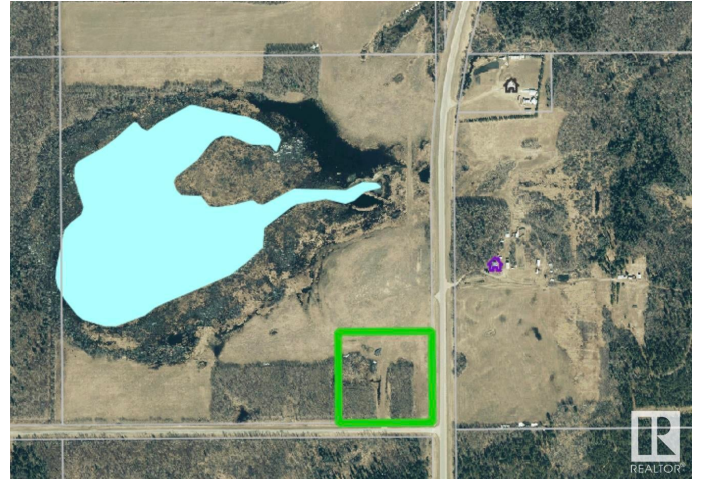

\$149,900 - Hwy 892 Township Road 635, Rural Bonnyville M.D.

MLS® #E4299881

\$149,900

0 Bedroom, 0.00 Bathroom,
Rural on 9.72 Acres

None, Rural Bonnyville M.D., AB

A perfect 10 acre parcel North of the traffic circle is awaiting your shovel! A great building site with trees cleared and approach in. GST may be applicable.

Essential Information

MLS® #	E4299881
Price	\$149,900
Bathrooms	0.00
Acres	9.72
Type	Rural
Sub-Type	Vacant Lot/Land
Status	Active

Community Information

Address	Hwy 892 Township Road 635
Area	Rural Bonnyville M.D.
Subdivision	None
City	Rural Bonnyville M.D.
County	ALBERTA
Province	AB
Postal Code	T9M 1P1