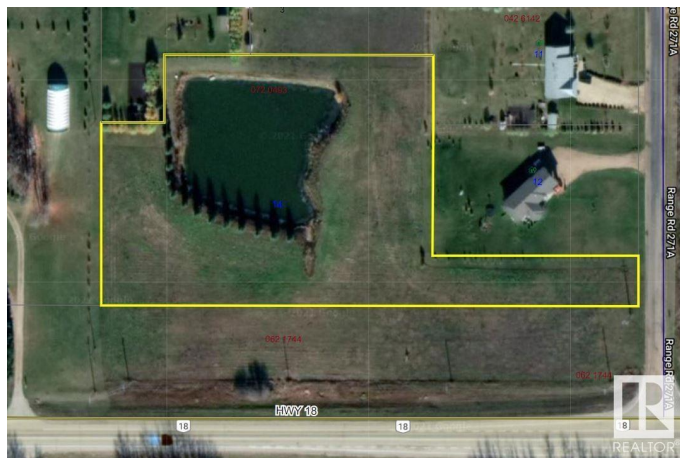

$89,000 - #46 27118 Hwy 18, Rural Westlock County

MLS® #E4367618

$89,000

0 Bedroom, 0.00 Bathroom,
Rural on 4.33 Acres

Westview Estates, Rural Westlock County, AB

Rare Opportunity! Here is your chance to own 4.33 acres in Westview Estates! So much potential to build your dream home in this Executive Estates which is located right next to the Westlock Golf Club. Property includes a large approx. 35ft deep dugout you could easily stock with fish. Lots of options of spots, to build.

Essential Information

MLS® #	E4367618
Price	$89,000
Bathrooms	0.00
Acres	4.33
Type	Rural
Sub-Type	Vacant Lot/Land
Status	Active

Community Information

Address	#46 27118 Hwy 18
Area	Rural Westlock County
Subdivision	Westview Estates
City	Rural Westlock County
County	ALBERTA
Province	AB
Postal Code	T0O 0P0

Exterior