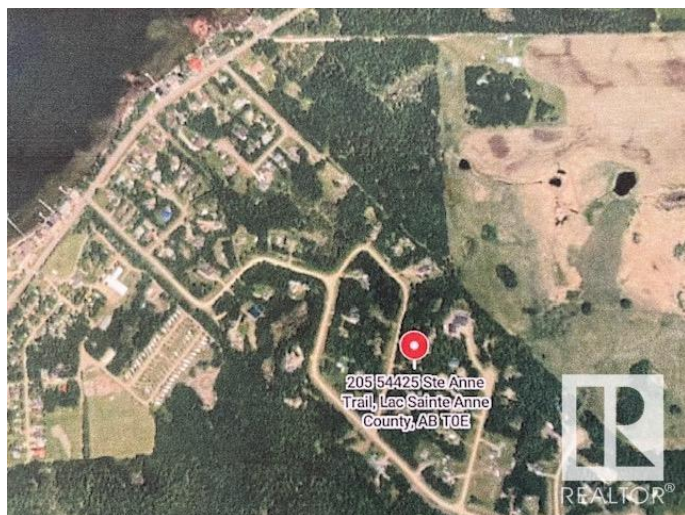

\$225,000 - 205 54425 St Anne Trail, Rural Lac Ste. Anne County

MLS® #E4421818

\$225,000

3 Bedroom, 1.50 Bathroom, 1,000 sqft
Rural on 1.00 Acres

Lakeview Place, Rural Lac Ste. Anne County,
AB

2 BEDROOM + LOFT BEDROOM, CHALET
STYLE, 1 FULL BATH, 1 HALF BATH WITH
JACUZZI TUB IN LOFT. CEDAR EXTERIOR.
SET HIGH ON NICELY MANICURED 1 ACRE
LOT. QUIET SETTING ONLY BLOCKS TO
LAKE! NEWER DOUBLE DETACHED
GARAGE.

Community Information

Address	205 54425 St Anne Trail
Area	Rural Lac Ste. Anne County
Subdivision	Lakeview Place
City	Rural Lac Ste. Anne County
County	ALBERTA
Province	AB
Postal Code	T0E 0A0

Amenities

Features	See Remarks
----------	-------------