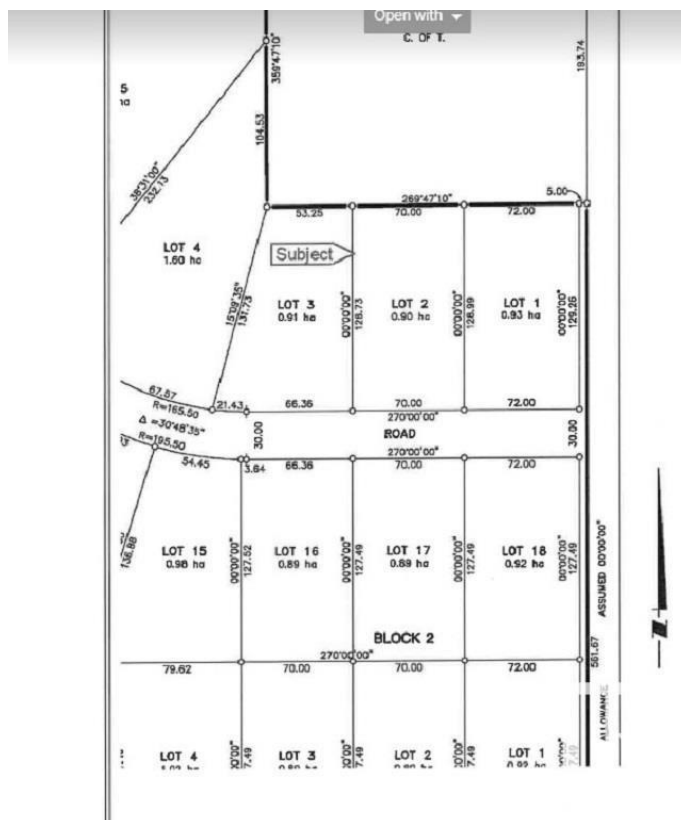

\$75,000 - 53 63220 Rge Rd 433, Rural Bonnyville M.D.

MLS® #E4422975

\$75,000

0 Bedroom, 0.00 Bathroom,
Rural on 2.20 Acres

Riverhurst, Rural Bonnyville M.D., AB

JUDICIAL SALE of the last remaining lots of the developer in the beautiful country subdivision of Riverhaven Estates. Only 14 km from Cold lake and close proximity to the oilfield. The subdivision features private treed lots, paved roads, and a nice playground and green space for community activities.

Community Information

Address	53 63220 Rge Rd 433
Area	Rural Bonnyville M.D.
Subdivision	Riverhurst
City	Rural Bonnyville M.D.
County	ALBERTA
Province	AB
Postal Code	T0A 0B0

Exterior

Exterior Features Playground Nearby, Treed Lot