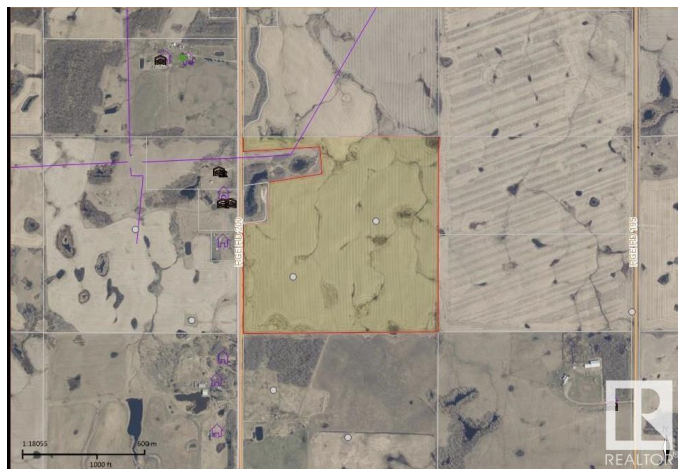

\$1,150,000 - Rr 200 & Twp Rd 504, Rural Beaver County

MLS® #E4425069

\$1,150,000

0 Bedroom, 0.00 Bathroom,
Rural on 146.14 Acres

None, Rural Beaver County, AB

146.14 acres of very good producing land in Beaver County! Slightly, rolling land with good drainage. Avadex has been applied. Last seeded in Canola. Ready for 2025 spring seeding. Adjoining 121 acres (NW-19-50-19-w4) is also for sale.

Essential Information

MLS® #	E4425069
Price	\$1,150,000
Bathrooms	0.00
Acres	146.14
Type	Rural
Sub-Type	Vacant Lot/Land
Status	Active

Community Information

Address	Rr 200 & Twp Rd 504
Area	Rural Beaver County
Subdivision	None
City	Rural Beaver County
County	ALBERTA
Province	AB
Postal Code	T0B 4J3