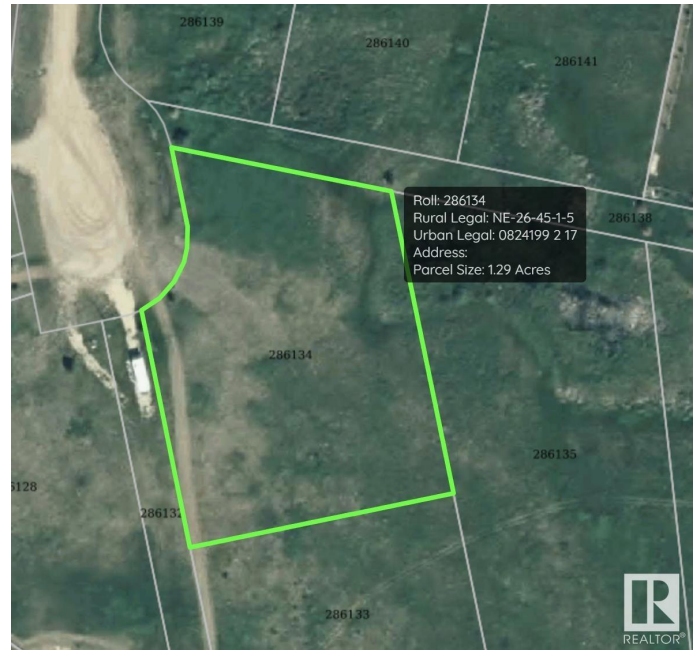

$69,900 - 17 River Ridge Estates, Rural Wetaskiwin County

MLS® #E4426180

$69,900

0 Bedroom, 0.00 Bathroom,
Rural on 1.29 Acres

River Ridge Estates_CWET, Rural Wetaskiwin
County, AB

Welcome to your dream location in River Ridge Estate! This exceptional 1.29-acre property boasts breathtaking views of the Battle River Valley, offering a perfect backdrop for your future home. With abundant wildlife and stunning sunsets, you'll find tranquility in this serene setting. The land features a gentle ridge, making development a breeze. Access is a recently paved access from Highway 13, with only a short stretch of gravel to reach your lot. Just 5 km from the charming village of Pigeon Lake, you'll enjoy convenient shopping and dining options. Families will appreciate the proximity to schools, making this an ideal spot for everyone. Golf enthusiasts will love the 18-hole golf course located right across the road, providing a perfect way to unwind. Don't miss this opportunity to create your own slice of paradise in River Ridge Estate.

Essential Information

MLS® #	E4426180
Price	$69,900
Bathrooms	0.00
Acres	1.29
Type	Rural