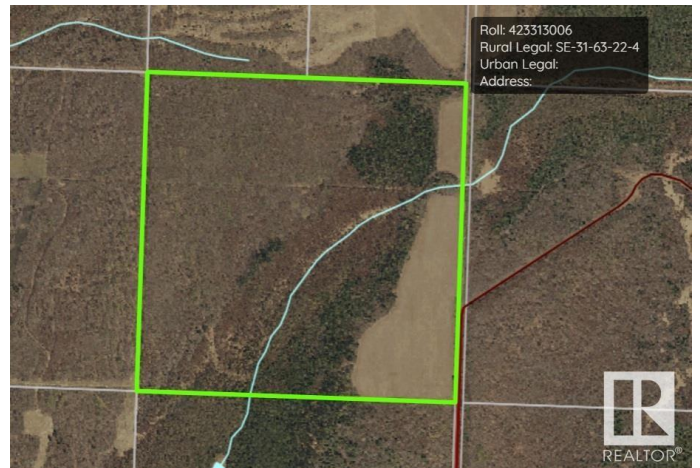

# \$295,000 - N/A, Rural Athabasca County

MLS® #E4429387

**\$295,000**

0 Bedroom, 0.00 Bathroom,  
Rural on 160.00 Acres

None, Rural Athabasca County, AB

This is a great price for this 160 acre parcel in Rural Athabasca County. Lots of room to turn it into what your dream awaits. If you are into farming, recreation, hunting, leisure, or bringing your toys out to enjoy what nature brings then this is the opportunity that is waiting for you. The land is 77% bush and the rest is farmable. It is just a 25 minute drive to Athabasca.